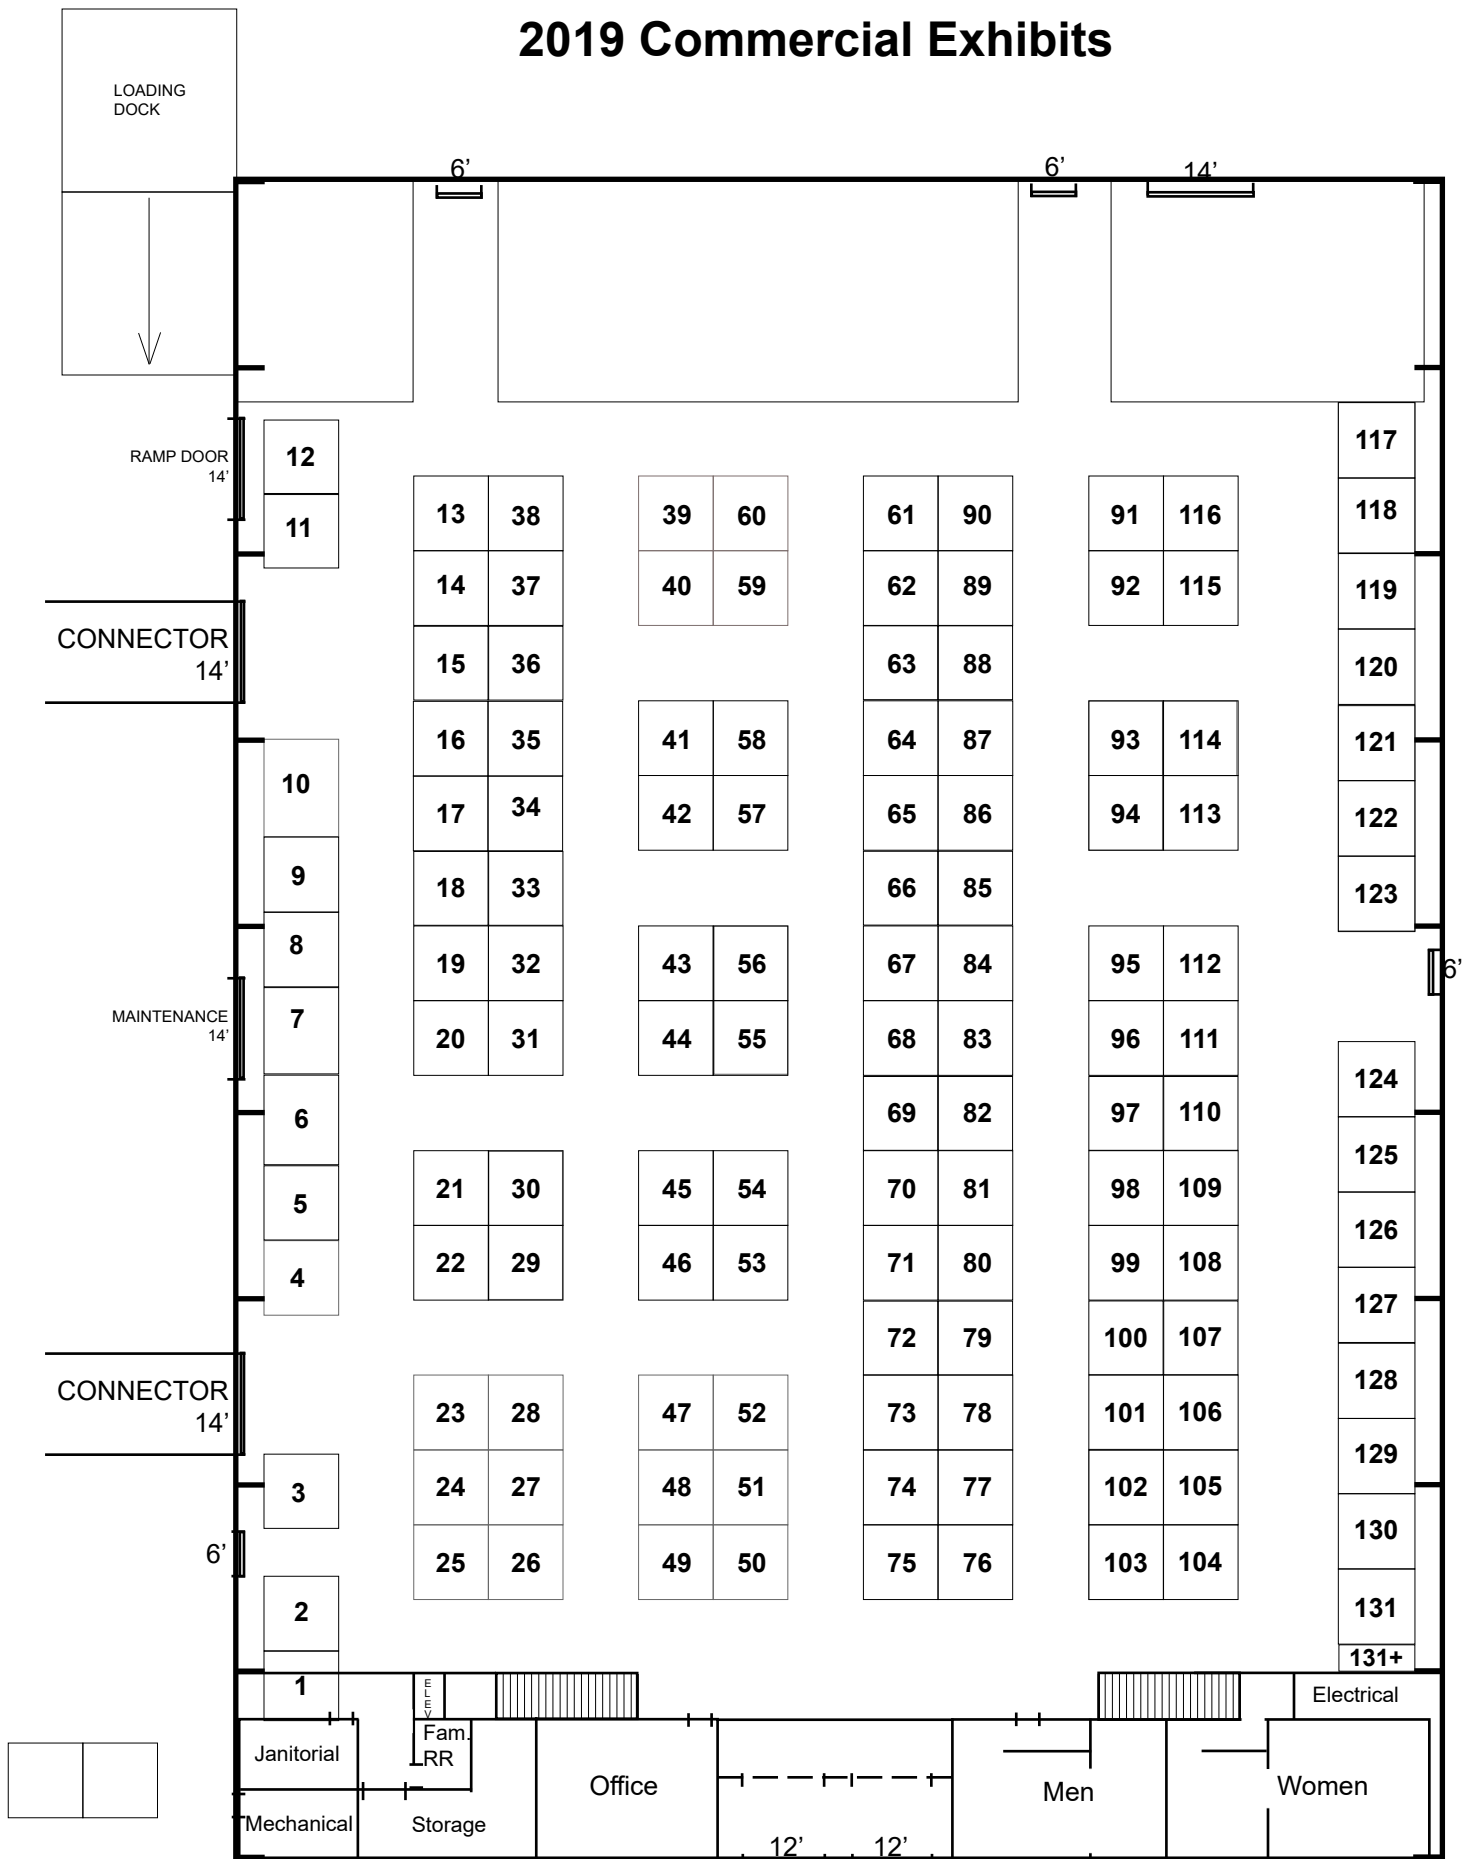

2019 Commercial Exhibits

GOODMAN BUILDING

(225' X 160')